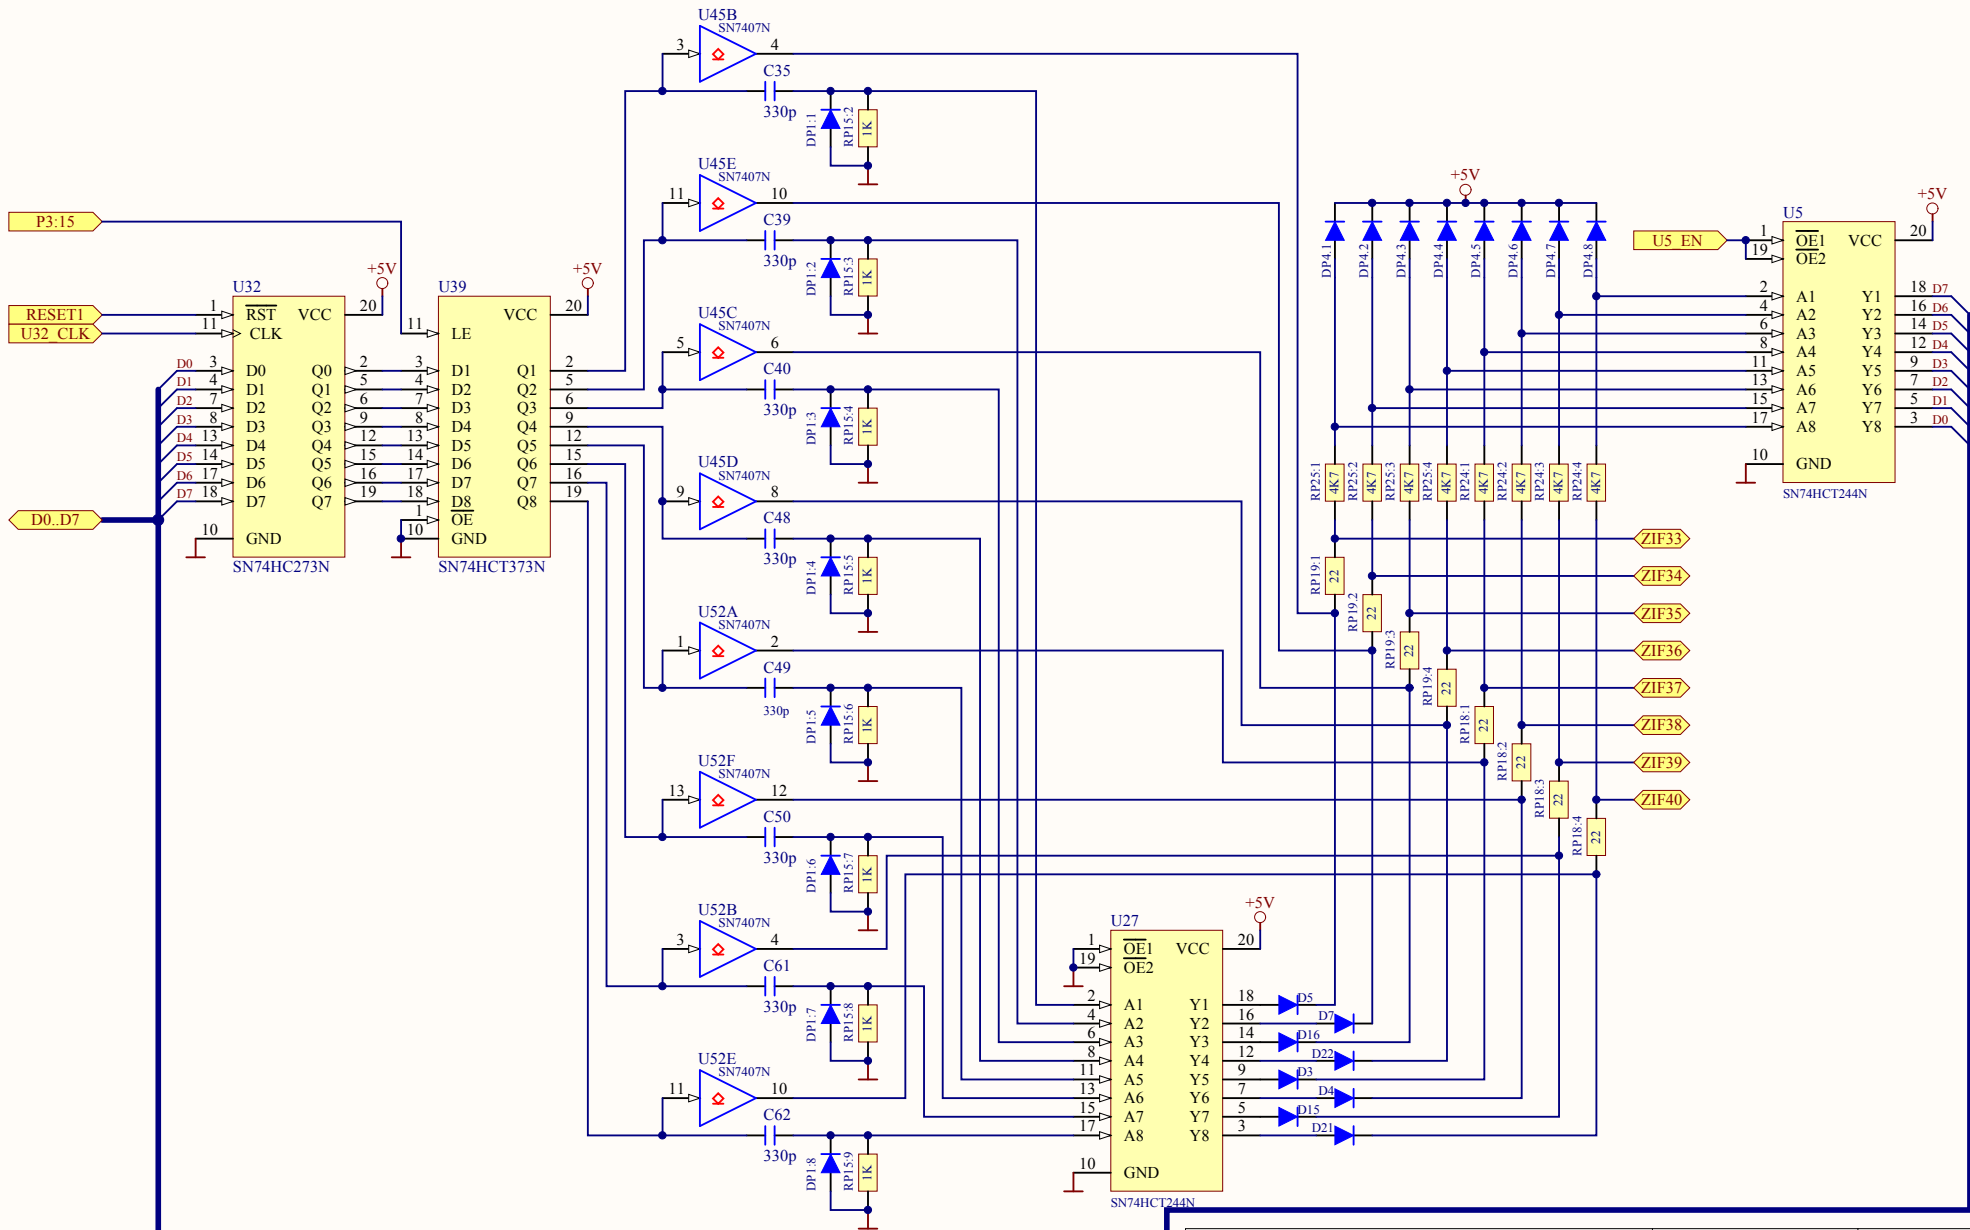

Title **ZIF1-8 command & drivers**

Size: A4 Number: * Revision: 1.0

Date: 22/09/2014 Time: 9:10:01 Sheet * of *

File: C:\Tmp\HiLo-ALL-07\Lower ZIF1 8.SchDoc

Title ZIF17-24 command & drivers			*
Size: A4	Number: *	Revision: 1.0	*
Date: 22/09/2014	Time: 9:10:03	Sheet * of *	*
File: C:\Tmp\HiLo-ALL-07\Lower ZIF17 24.SchDoc			

Title **ZIF25-32 command & drivers**

Size: A4	Number: *	Revision: 1.0
Date: 22/09/2014	Time: 9:10:05	Sheet * of *
File: C:\Tmp\HiLo-ALL-07\Lower ZIF25 32.SchDoc		

Title ZIF33-40 drivers & command			*
Size: A4	Number: *	Revision: 1.0	*
Date: 22/09/2014	Time: 9:10:07	Sheet * of *	*
File: C:\Tmp\HiLo-ALL-07\Lower ZIF33 40.SchDoc			