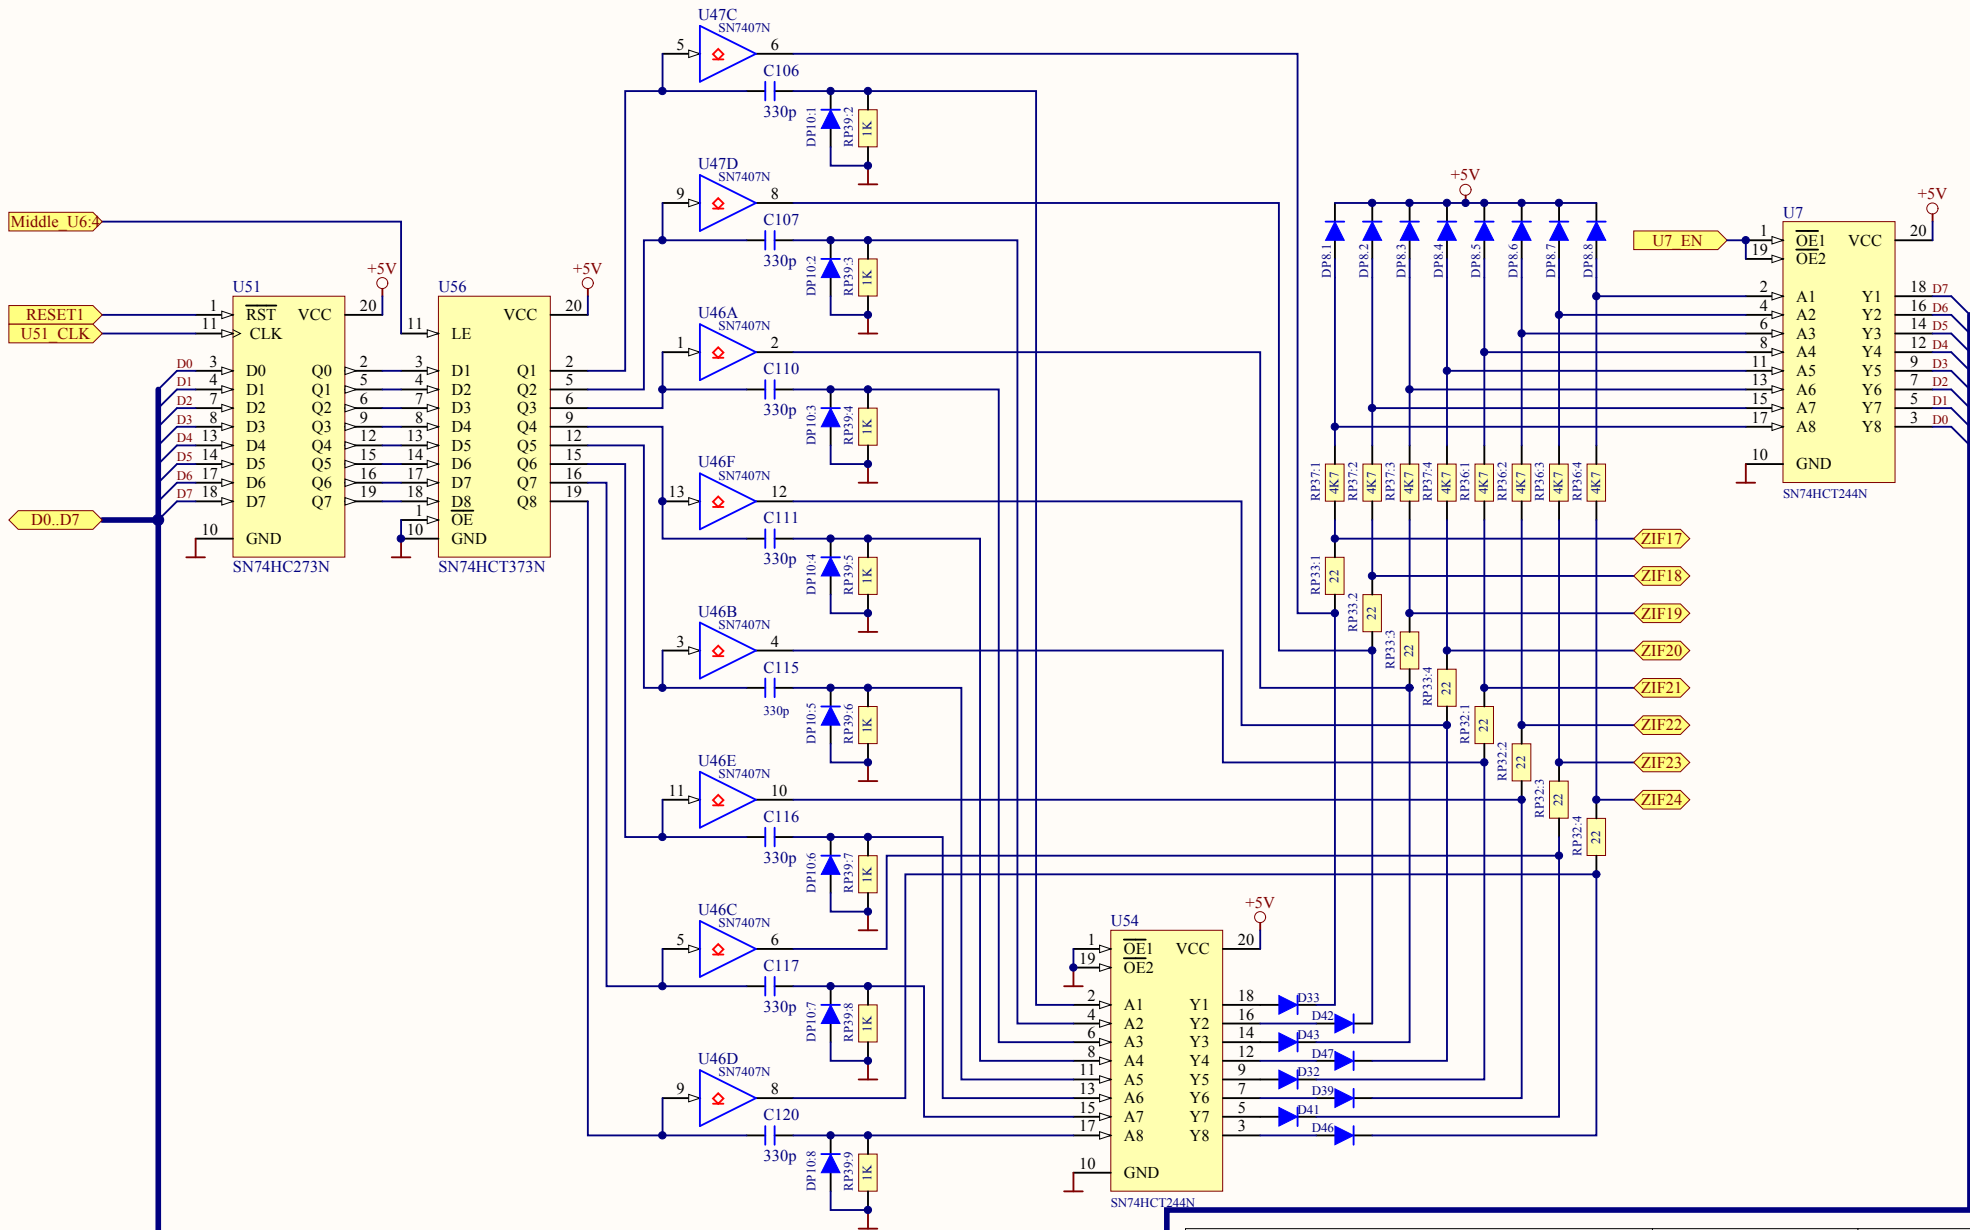

Title **ZIF1-8 command & drivers**

Size: A4 Number: * Revision: 1.0

Date: 22/09/2014 Time: 9:10:01 Sheet * of *

File: C:\Tmp\HiLo-ALL-07\Lower ZIF1 8.SchDoc

Title ZIF17-24 command & drivers			*
Size: A4	Number: *	Revision: 1.0	*
Date: 22/09/2014	Time: 9:10:03	Sheet * of *	*
File: C:\Tmp\HiLo-ALL-07\Lower ZIF17 24.SchDoc			

Title **ZIF25-32 command & drivers**

Size: A4	Number: *	Revision: 1.0
Date: 22/09/2014	Time: 9:10:05	Sheet * of *
File: C:\Tmp\HiLo-ALL-07\Lower ZIF25 32.SchDoc		

Title ZIF33-40 drivers & command			*
Size: A4	Number: *	Revision: 1.0	*
Date: 22/09/2014	Time: 9:10:07	Sheet * of *	*
File: C:\Tmp\HiLo-ALL-07\Lower ZIF33 40.SchDoc			