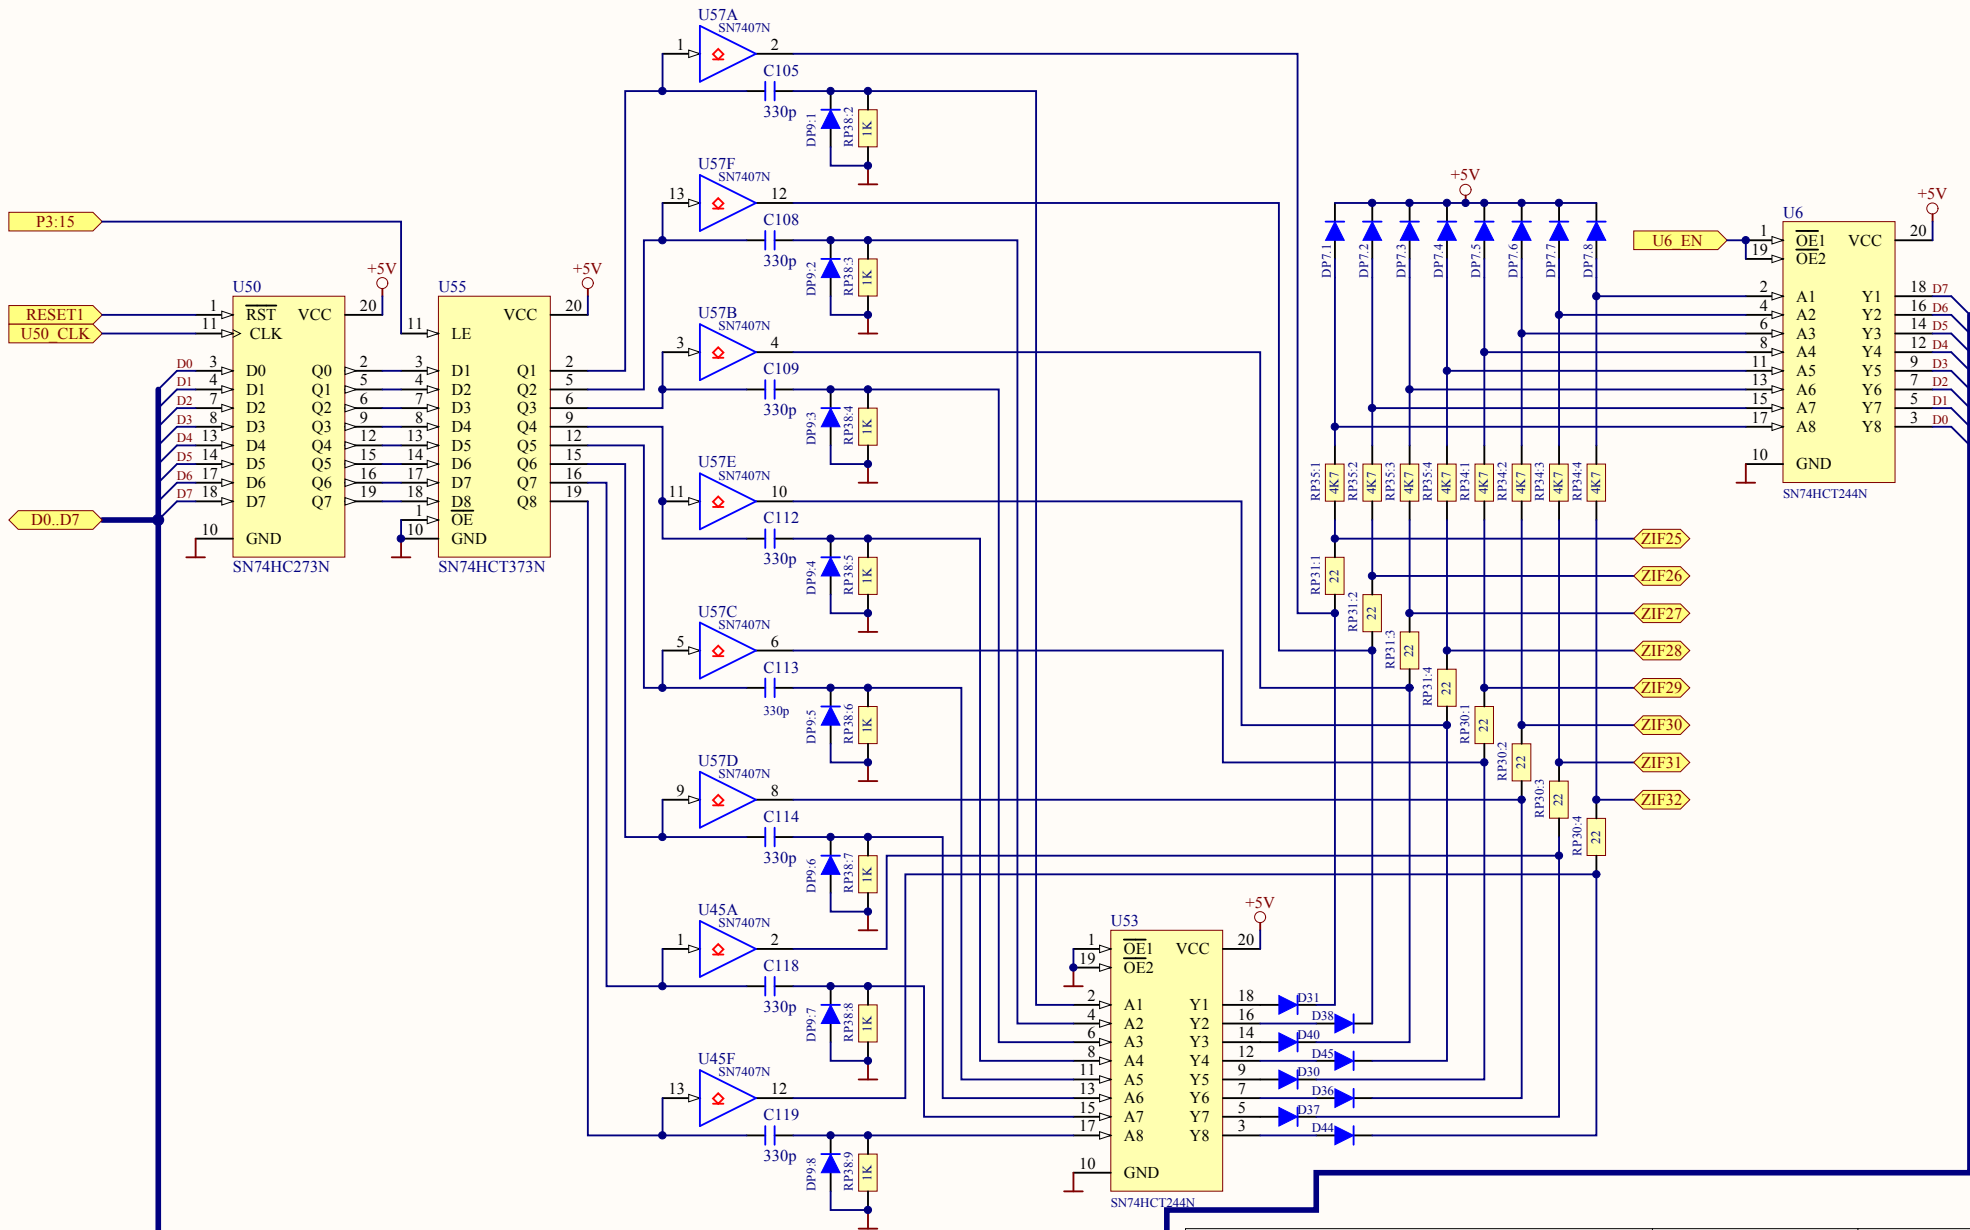

Title **ZIF1-8 command & drivers**

Size: A4 Number: * Revision: 1.0

Date: 22/09/2014 Time: 9:10:01 Sheet * of *

File: C:\Tmp\HiLo-ALL-07\Lower ZIF1 8.SchDoc

Title ZIF17-24 command & drivers			*
Size: A4	Number: *	Revision: 1.0	*
Date: 22/09/2014	Time: 9:10:03	Sheet * of *	*
File: C:\Tmp\HiLo-ALL-07\Lower ZIF17 24.SchDoc			

Title **ZIF25-32 command & drivers**

Size: A4	Number: *	Revision: 1.0
Date: 22/09/2014	Time: 9:10:05	Sheet * of *
File: C:\Tmp\HiLo-ALL-07\Lower ZIF25 32.SchDoc		

Title ZIF33-40 drivers & command			*
Size: A4	Number: *	Revision: 1.0	*
Date: 22/09/2014	Time: 9:10:07	Sheet * of *	*
File: C:\Tmp\HiLo-ALL-07\Lower ZIF33 40.SchDoc			