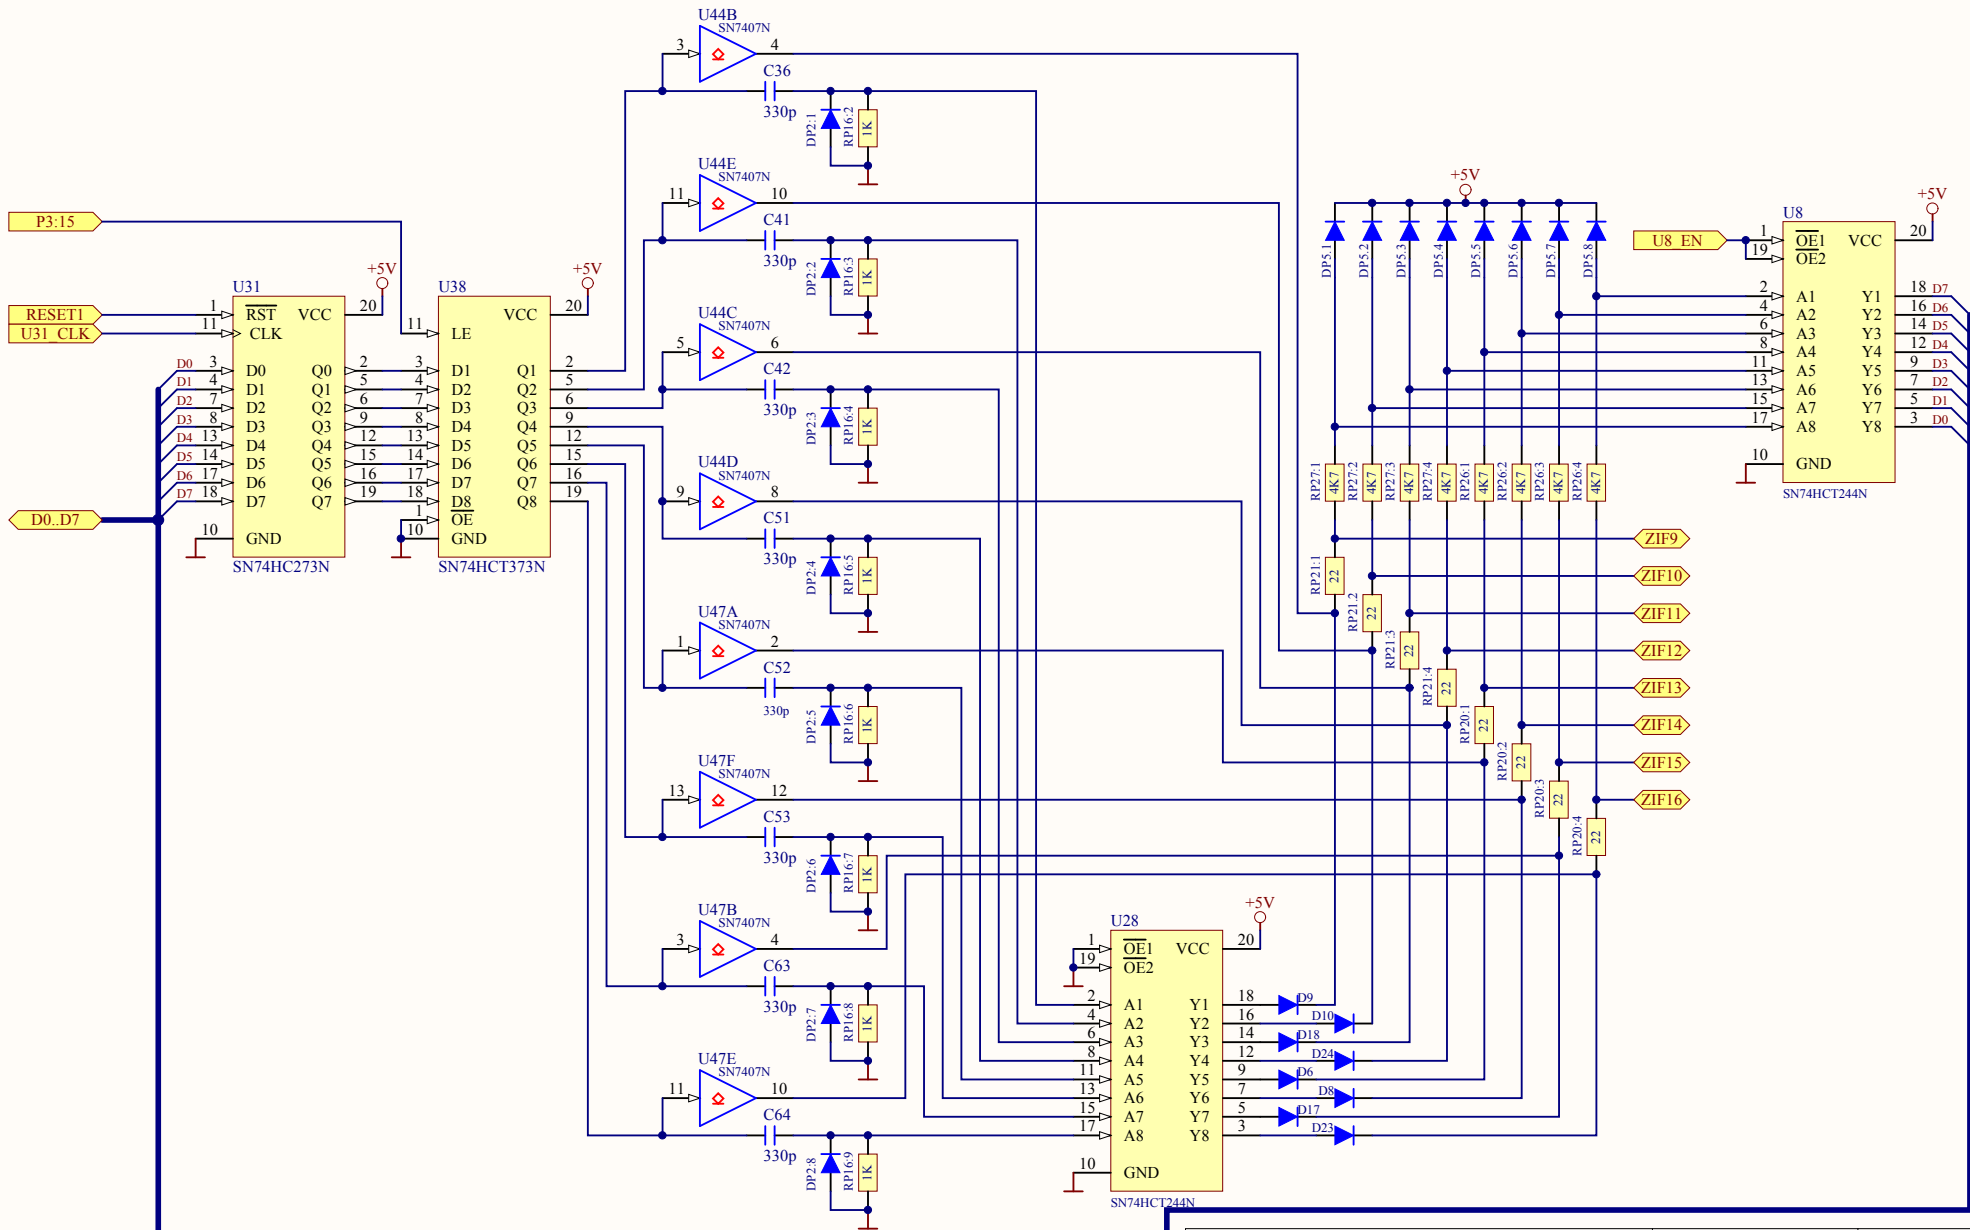

Title **ZIF25-32 command & drivers**

Size: A4	Number: *	Revision: 1.0
Date: 22/09/2014	Time: 9:10:05	Sheet * of *
File: C:\Tmp\HiLo-ALL-07\Lower ZIF25 32.SchDoc		

Title ZIF33-40 drivers & command			*
Size: A4	Number: *	Revision: 1.0	*
Date: 22/09/2014	Time: 9:10:07	Sheet * of *	*
File: C:\Tmp\HiLo-ALL-07\Lower ZIF33 40.SchDoc			