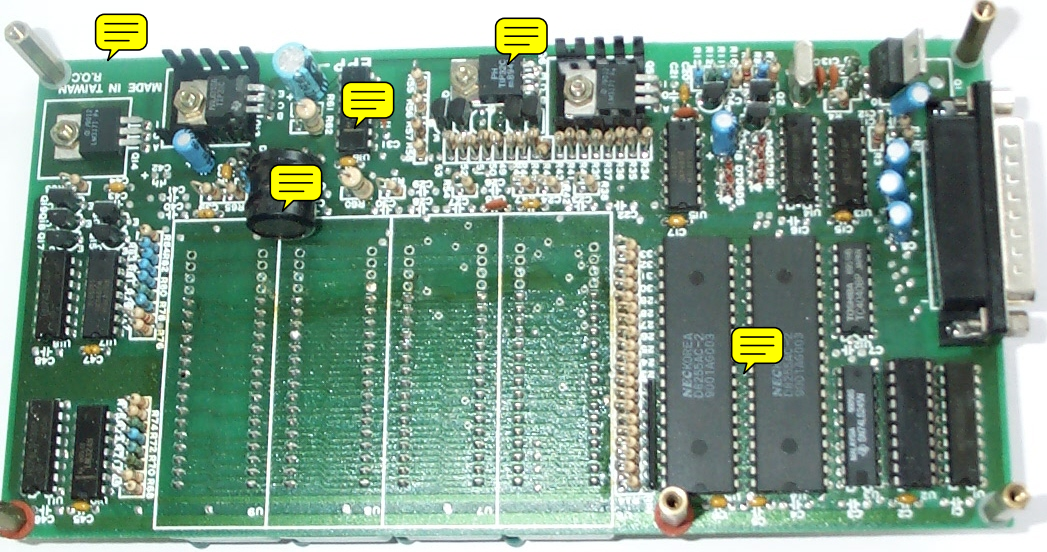

CSA - 03

SYSTEM ADAPTER

MADE IN JAPAN

JPI  
1:200-21F  
2:220-23F  
3:240-25F  
4:260-27F  
5:280-29F  
6:2A0-2BF  
7:2C0-2DF  
8:2E0-2FF

0022-2MG

NECKOREA  
D8255AC-2  
9001AG003

NECKOREA  
D8255AC-2  
9001AG003

MALAYSIA  
900585  
SN74LS245N

TOSHIBA  
885HB  
TC4040BP  
JAPAN

PH  
TIP32C  
m8945

145117

MADE IN TAIWAN

EFP

NEC63095A  
D8230AC-2  
8001A6503

NEC63095A  
D8230AC-2  
8001A6503