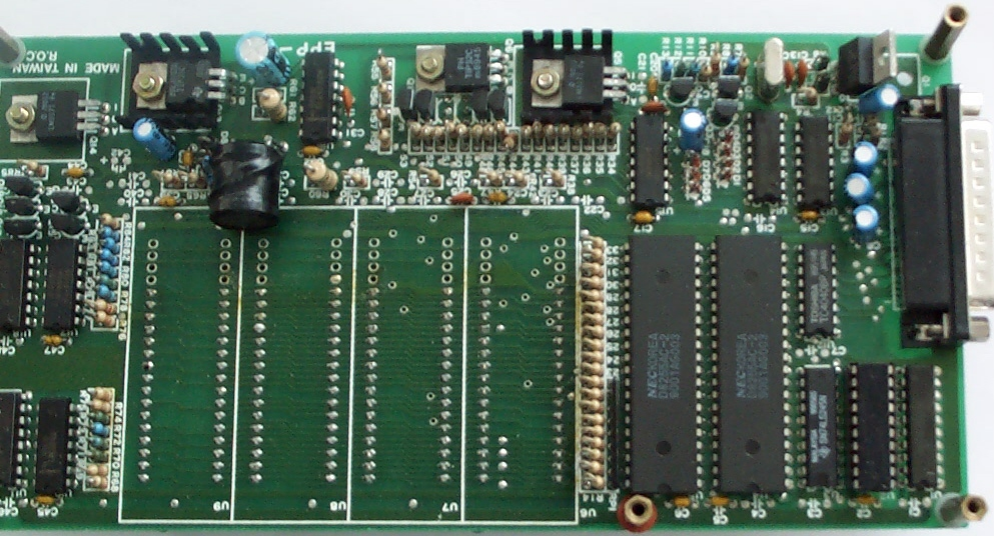

CSA - 03

SYSTEM ADAPTER

MADE IN JAPAN

JPI  
1:200-21F  
2:220-23F  
3:240-25F  
4:260-27F  
5:280-29F  
6:2A0-2BF  
7:2C0-2DF  
8:2E0-2FF

0022-2MG

NECKOREA  
D8255AC-2  
9001AG003

NECKOREA  
D8255AC-2  
9001AG003

MALAYSIA  
900585  
SN74LS245N

TOSHIBA  
885HB  
TC4040BP  
JAPAN

PH  
TIP32C  
m8945

145117

MADE IN TAIWAN

EFP

NEC63095A  
D8230AC-2  
8001A6503

NEC63095A  
D8230AC-2  
8001A6503