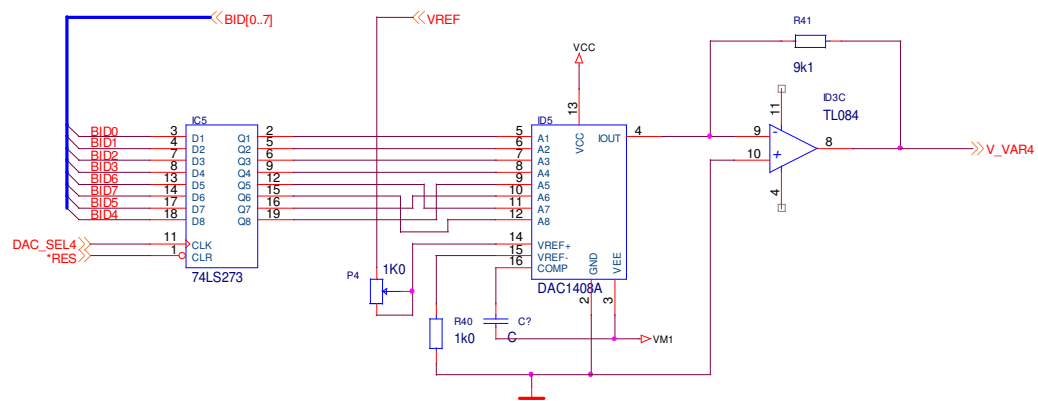

Rear Panel

Title		
(Title)		
Size	Document Number	Rev
Custom (Doc)		(Rev Code)
Date:	Friday, June 24, 2011	Sheet 1 of 1