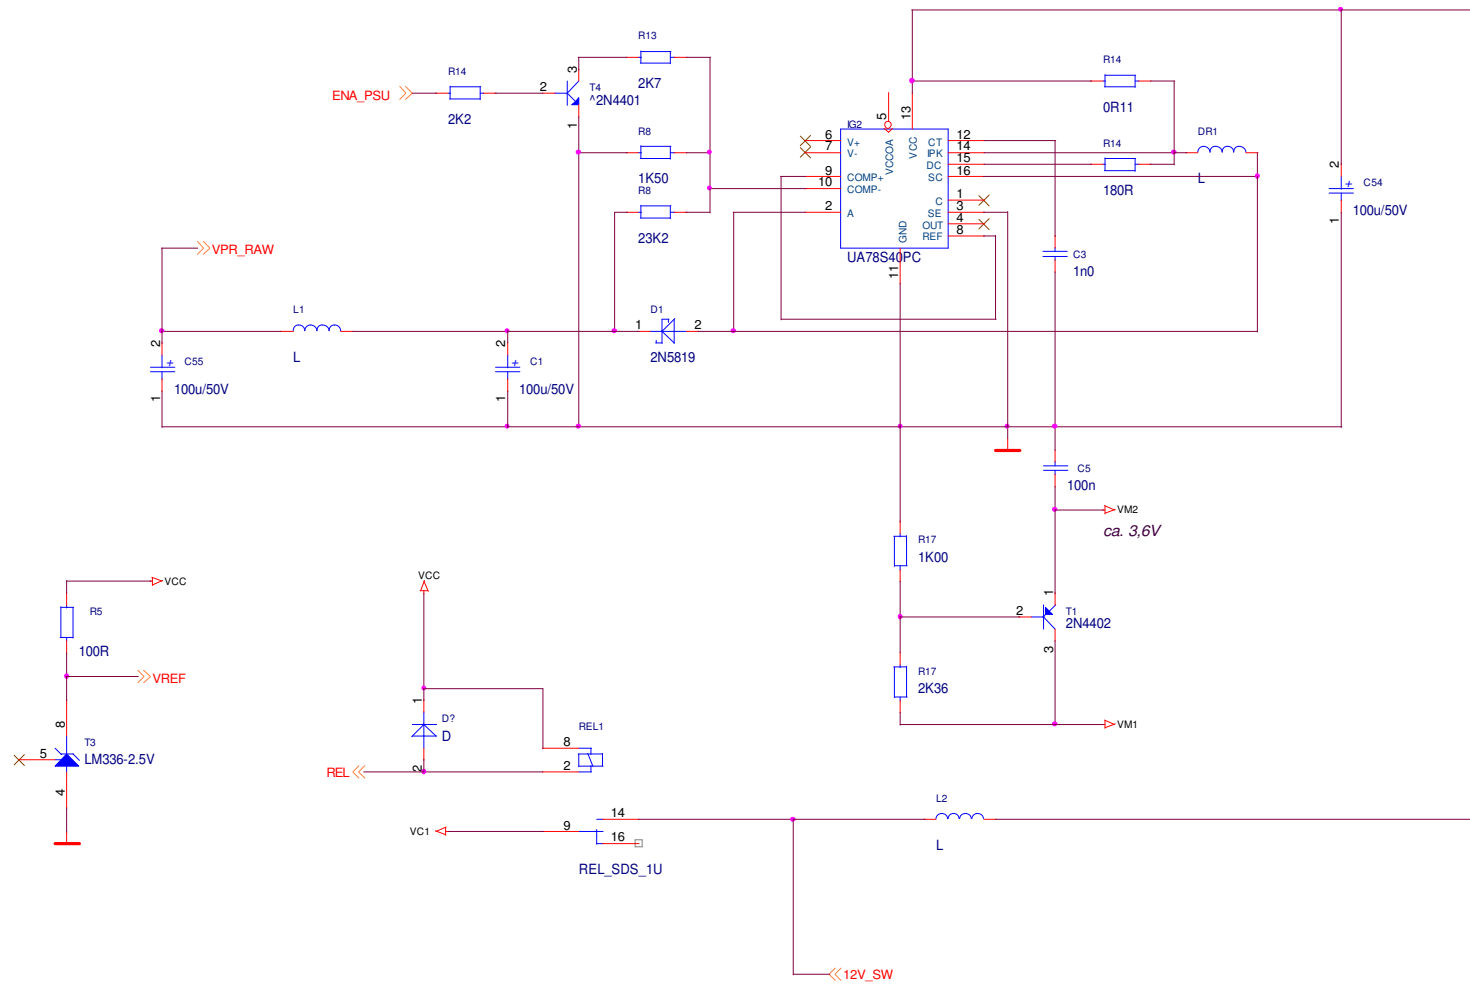

Rear Panel

Title			(Title)		
Size	Document Number				Rev
Custom	(Doc)				(RevCode)
Date:	Friday, June 24, 2011	Sheet	1	of	1