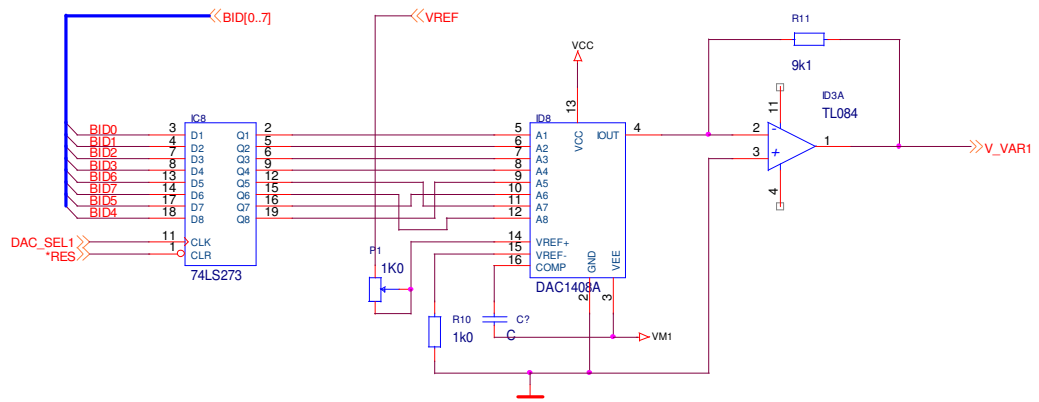

Rear Panel

Title			(Title)		
Size	Document Number				Rev
Custom	(Doc)				(RevCode)
Date:	Friday, June 24, 2011	Sheet	1	of	1