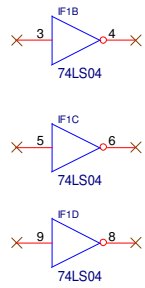

Rear Panel

Title			(Title)		
Size	Document Number				Rev
Custom	(Doc)				(RevCode)
Date:	Friday, June 24, 2011	Sheet	1	of	1