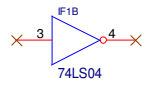

Rear Panel

Title		
(Title)		
Size	Document Number	Rev
Custom (Doc)		(Rev Code)
Date:	Friday, June 24, 2011	Sheet 1 of 1