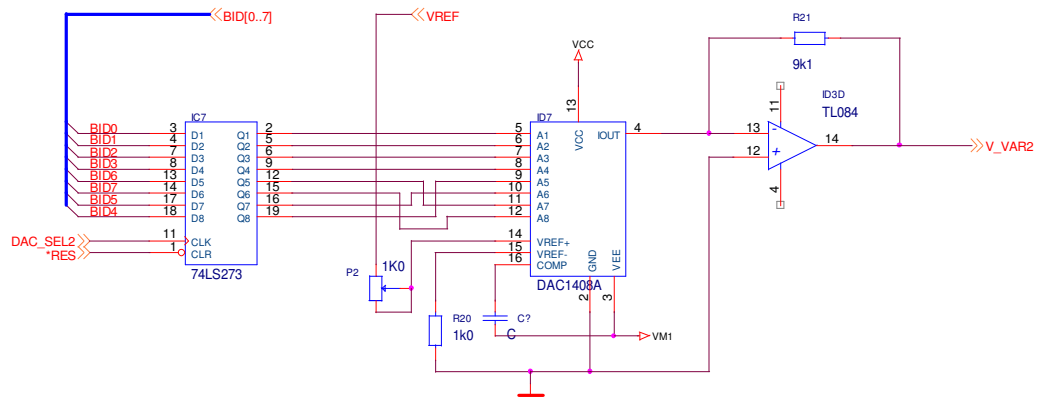

Rear Panel

Title			(Title)		
Size	Document Number				Rev
Custom	(Doc)				(RevCode)
Date:	Friday, June 24, 2011	Sheet	1	of	1