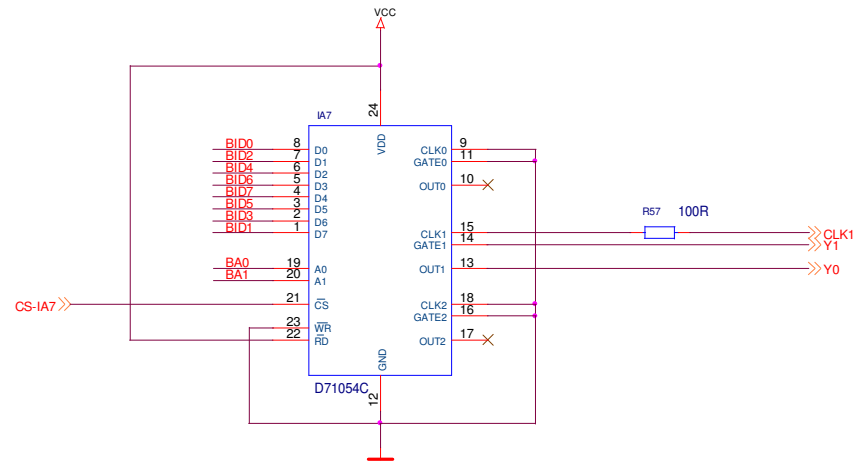

Rear Panel

Title			(Title)		
Size	Document Number				Rev
Custom	(Doc)				(RevCode)
Date:	Friday, June 24, 2011	Sheet	1	of	1