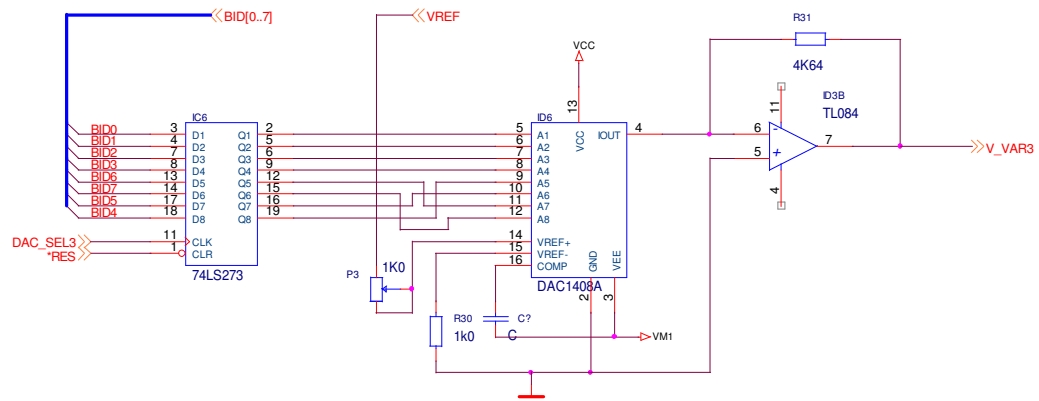

Rear Panel

Title			(Title)		
Size	Document Number				Rev
Custom	(Doc)				(RevCode)
Date:	Friday, June 24, 2011	Sheet	1	of	1