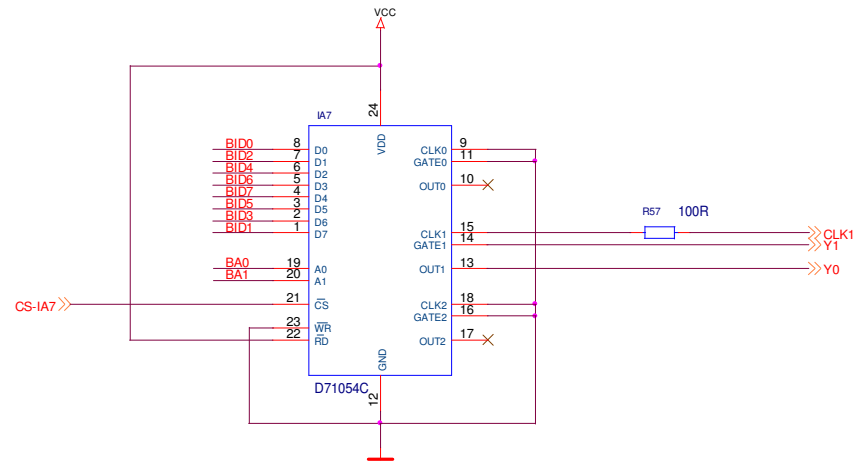

Rear Panel

Title		
(Title)		
Size	Document Number	Rev
Custom (Doc)		(Rev Code)
Date:	Friday, June 24, 2011	Sheet 1 of 1