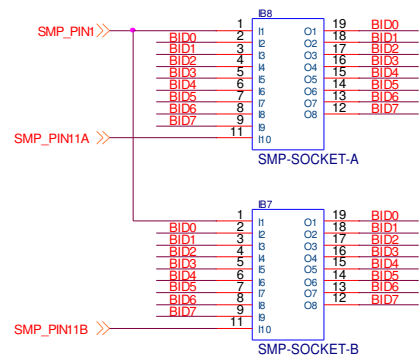

Rear Panel

Title			(Title)		
Size	Document Number				Rev
Custom	(Doc)				(RevCode)
Date:	Friday, June 24, 2011	Sheet	1	of	1