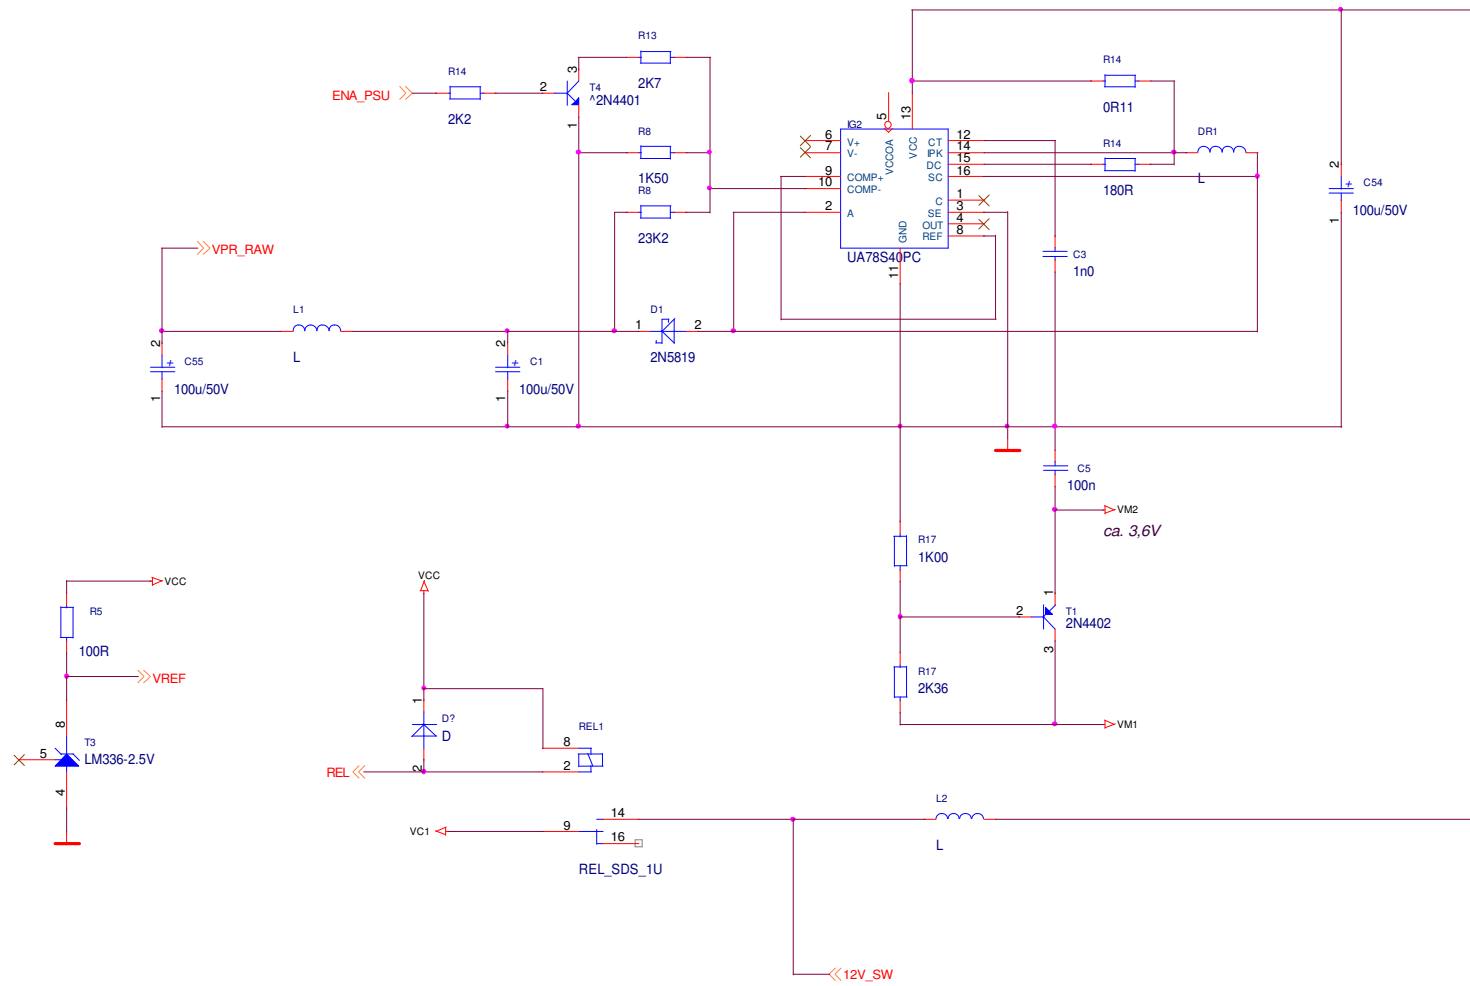

Rear Panel

Title		
(Title)		
Size	Document Number	Rev
Custom (Doc)		(Rev Code)
Date:	Friday, June 24, 2011	Sheet 1 of 1