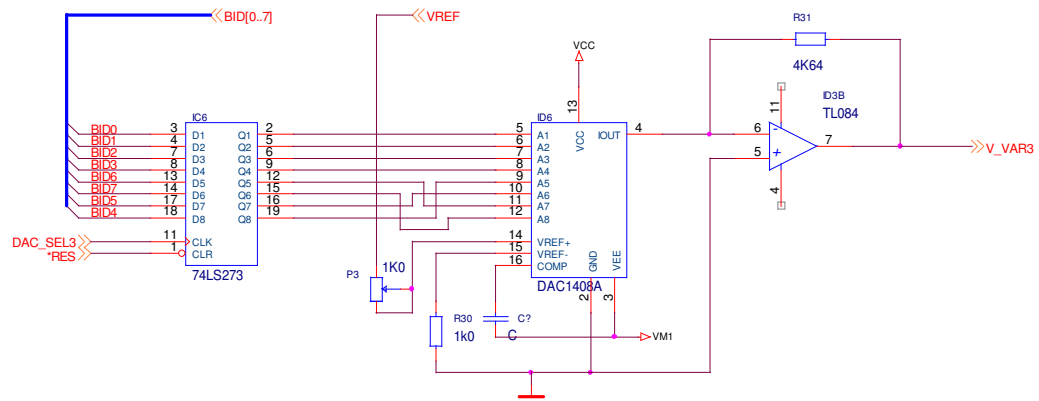

Rear Panel

Title		
(Title)		
Size	Document Number	Rev
Custom (Doc)		(Rev Code)
Date:	Friday, June 24, 2011	Sheet 1 of 1