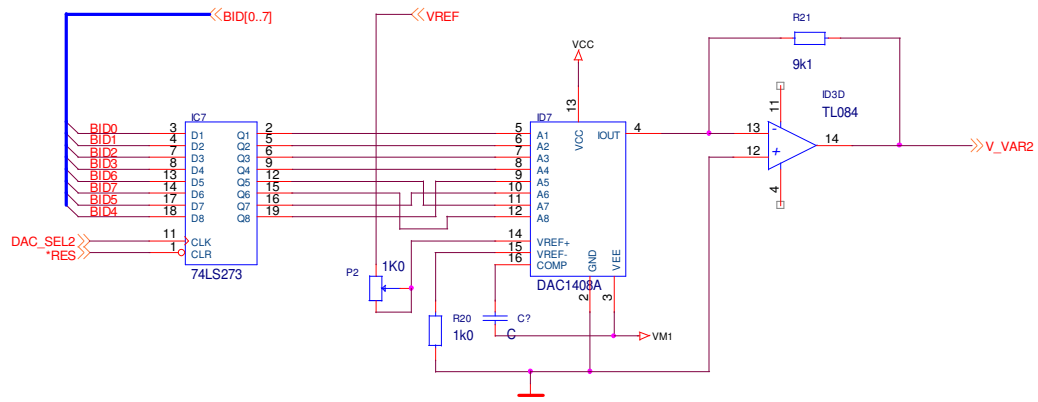

Rear Panel

Title		
(Title)		
Size	Document Number	Rev
Custom (Doc)		(Rev Code)
Date:	Friday, June 24, 2011	Sheet 1 of 1