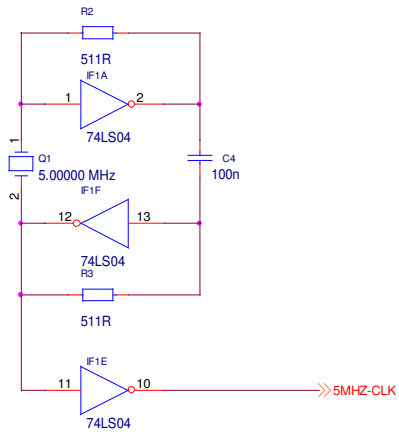

Rear Panel

Title			(Title)		
Size	Document Number				Rev
Custom	(Doc)				(RevCode)
Date:	Friday, June 24, 2011	Sheet	1	of	1