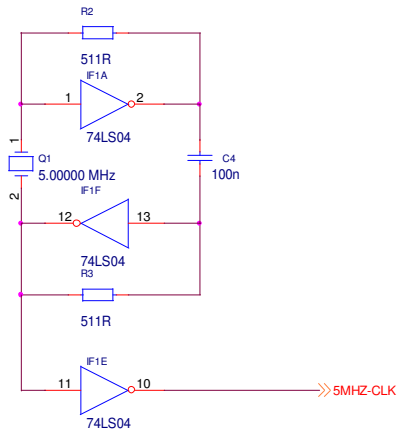

Rear Panel

Title		
(Title)		
Size	Document Number	Rev
Custom (Doc)		(Rev Code)
Date:	Friday, June 24, 2011	Sheet 1 of 1