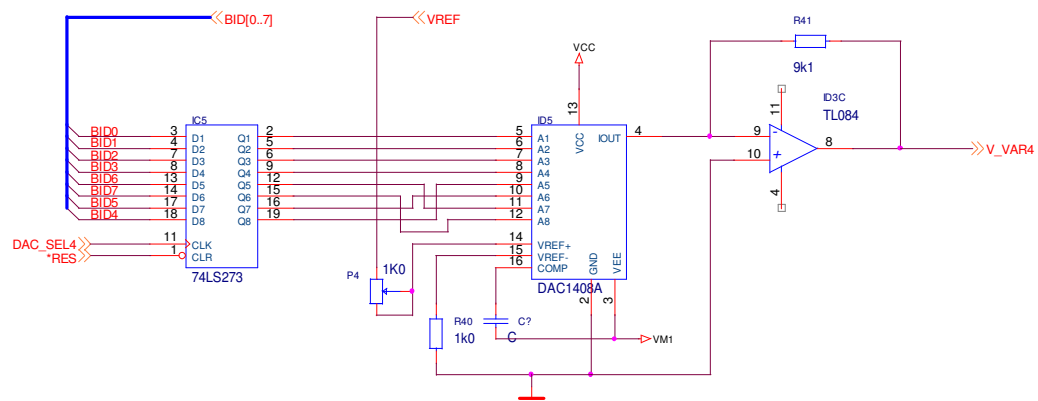

Rear Panel

Title			(Title)		
Size	Document Number				Rev
Custom	(Doc)				(RevCode)
Date:	Friday, June 24, 2011	Sheet	1	of	1