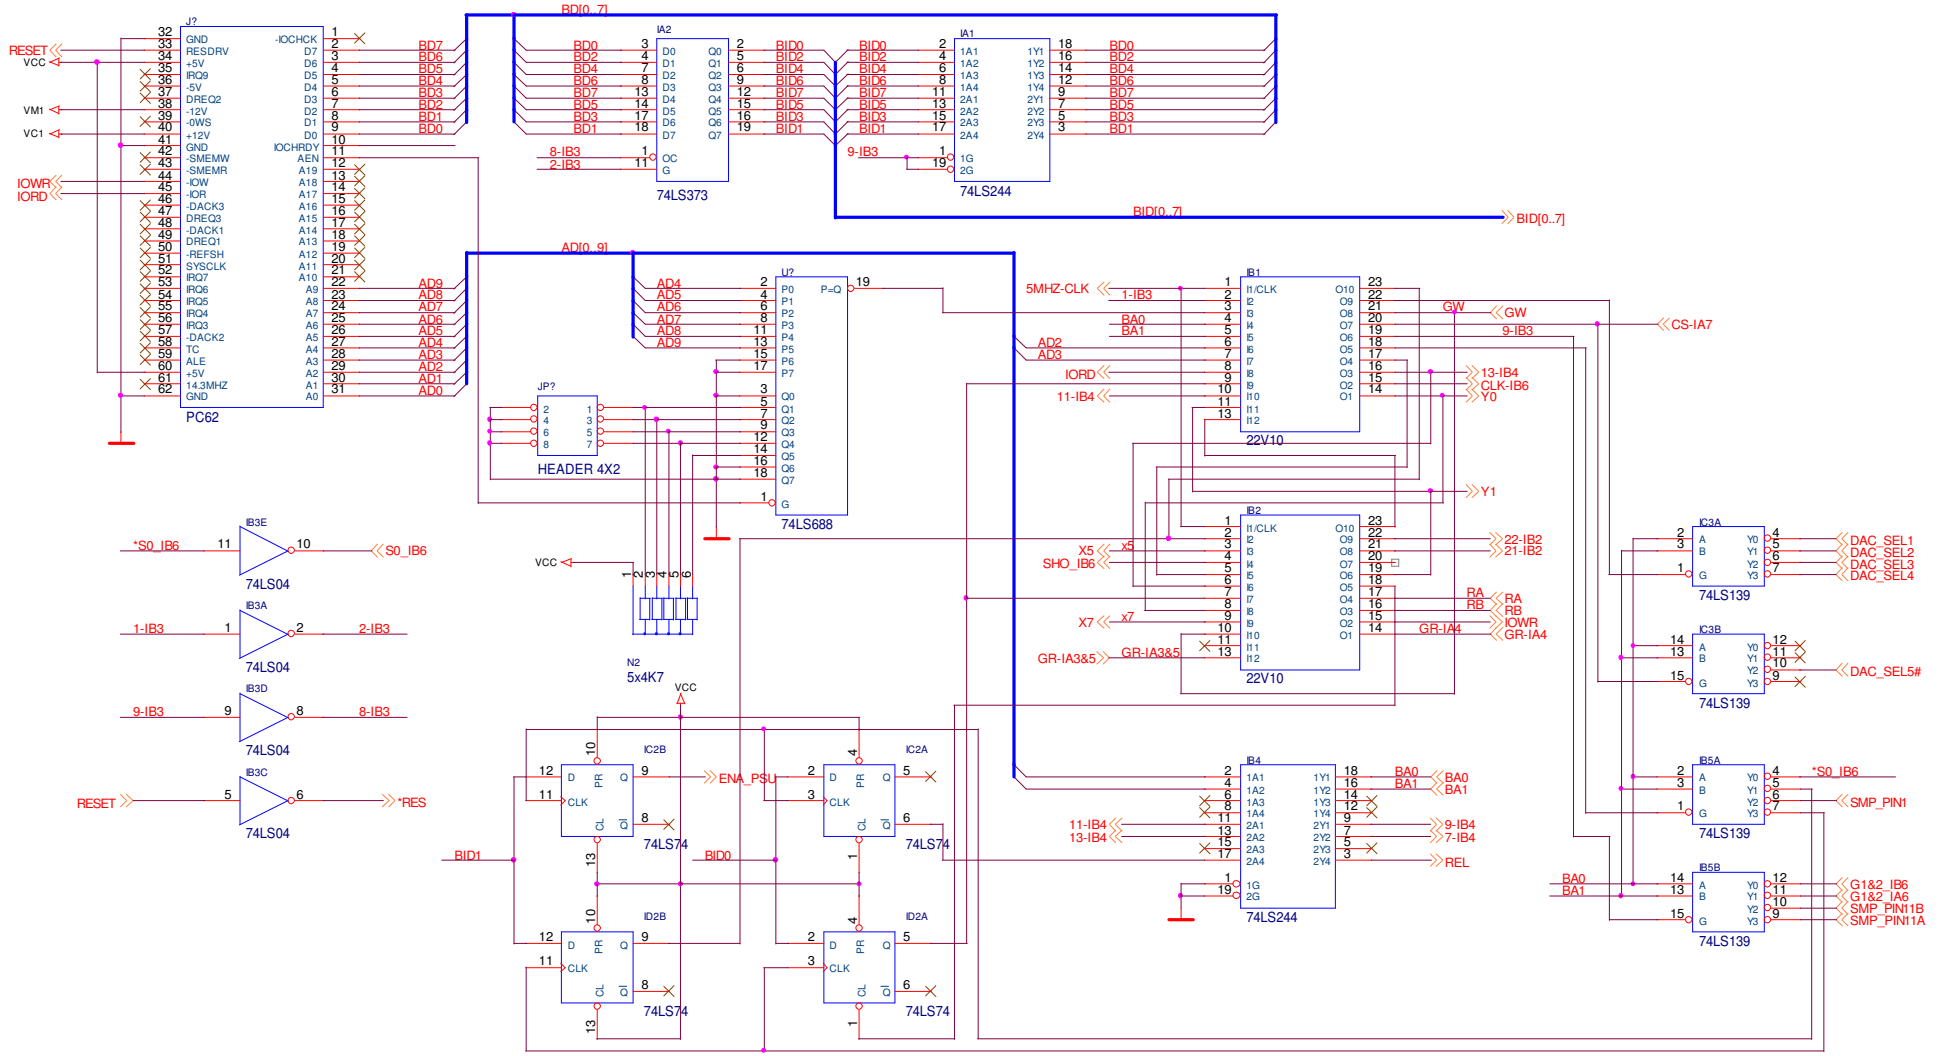

Rear Panel

Title			(Title)		
Size	Document Number				Rev
Custom	(Doc)				(RevCode)
Date:	Friday, June 24, 2011	Sheet	1	of	1