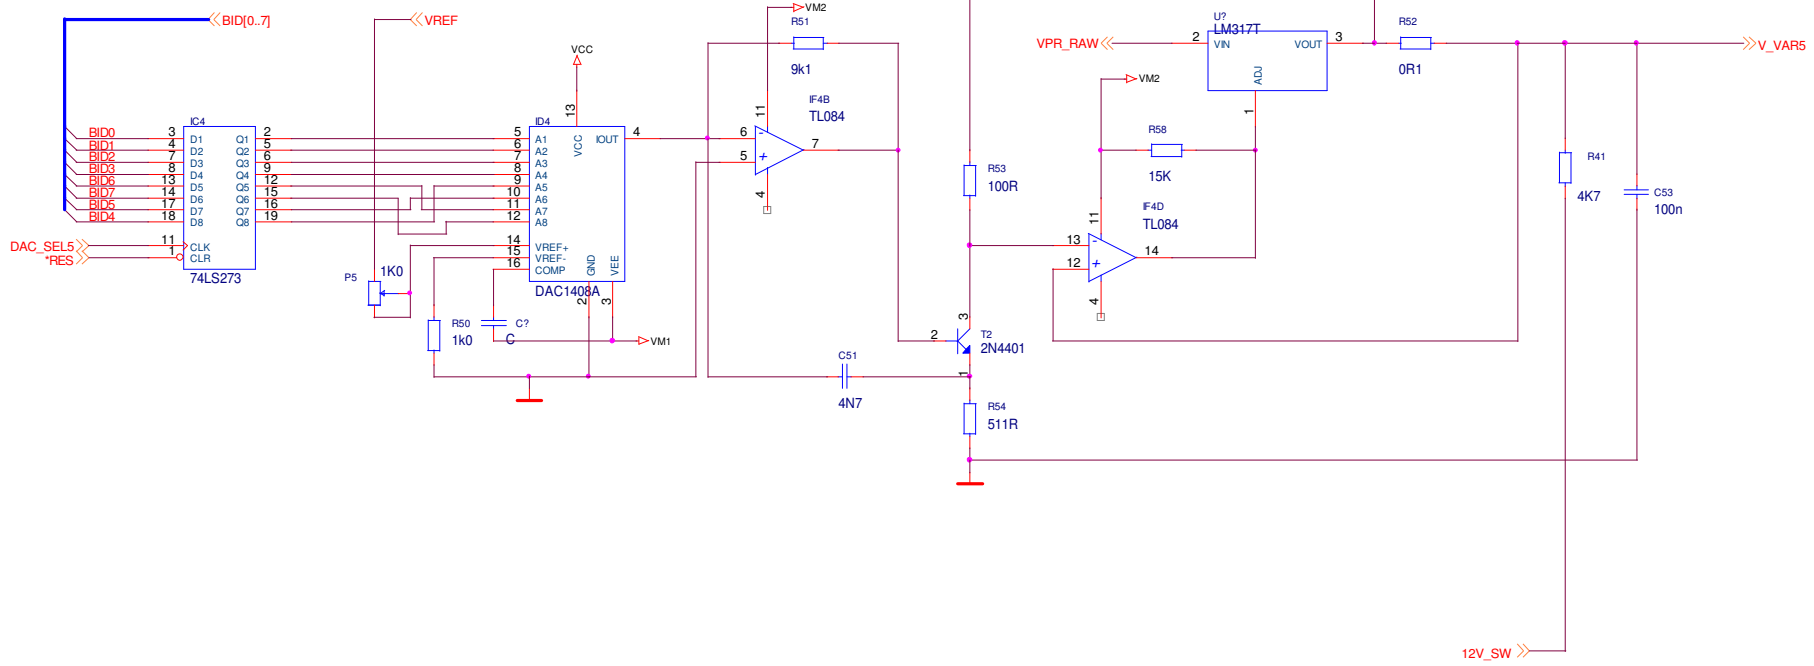

Rear Panel

Title		
(Title)		
Size	Document Number	Rev
Custom (Doc)		(Rev Code)
Date:	Friday, June 24, 2011	Sheet 1 of 1