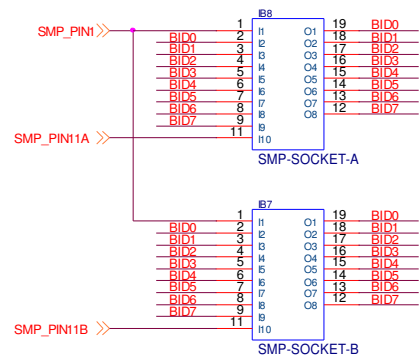

Rear Panel

Title		
(Title)		
Size	Document Number	Rev
Custom (Doc)		(Rev Code)
Date:	Friday, June 24, 2011	Sheet 1 of 1