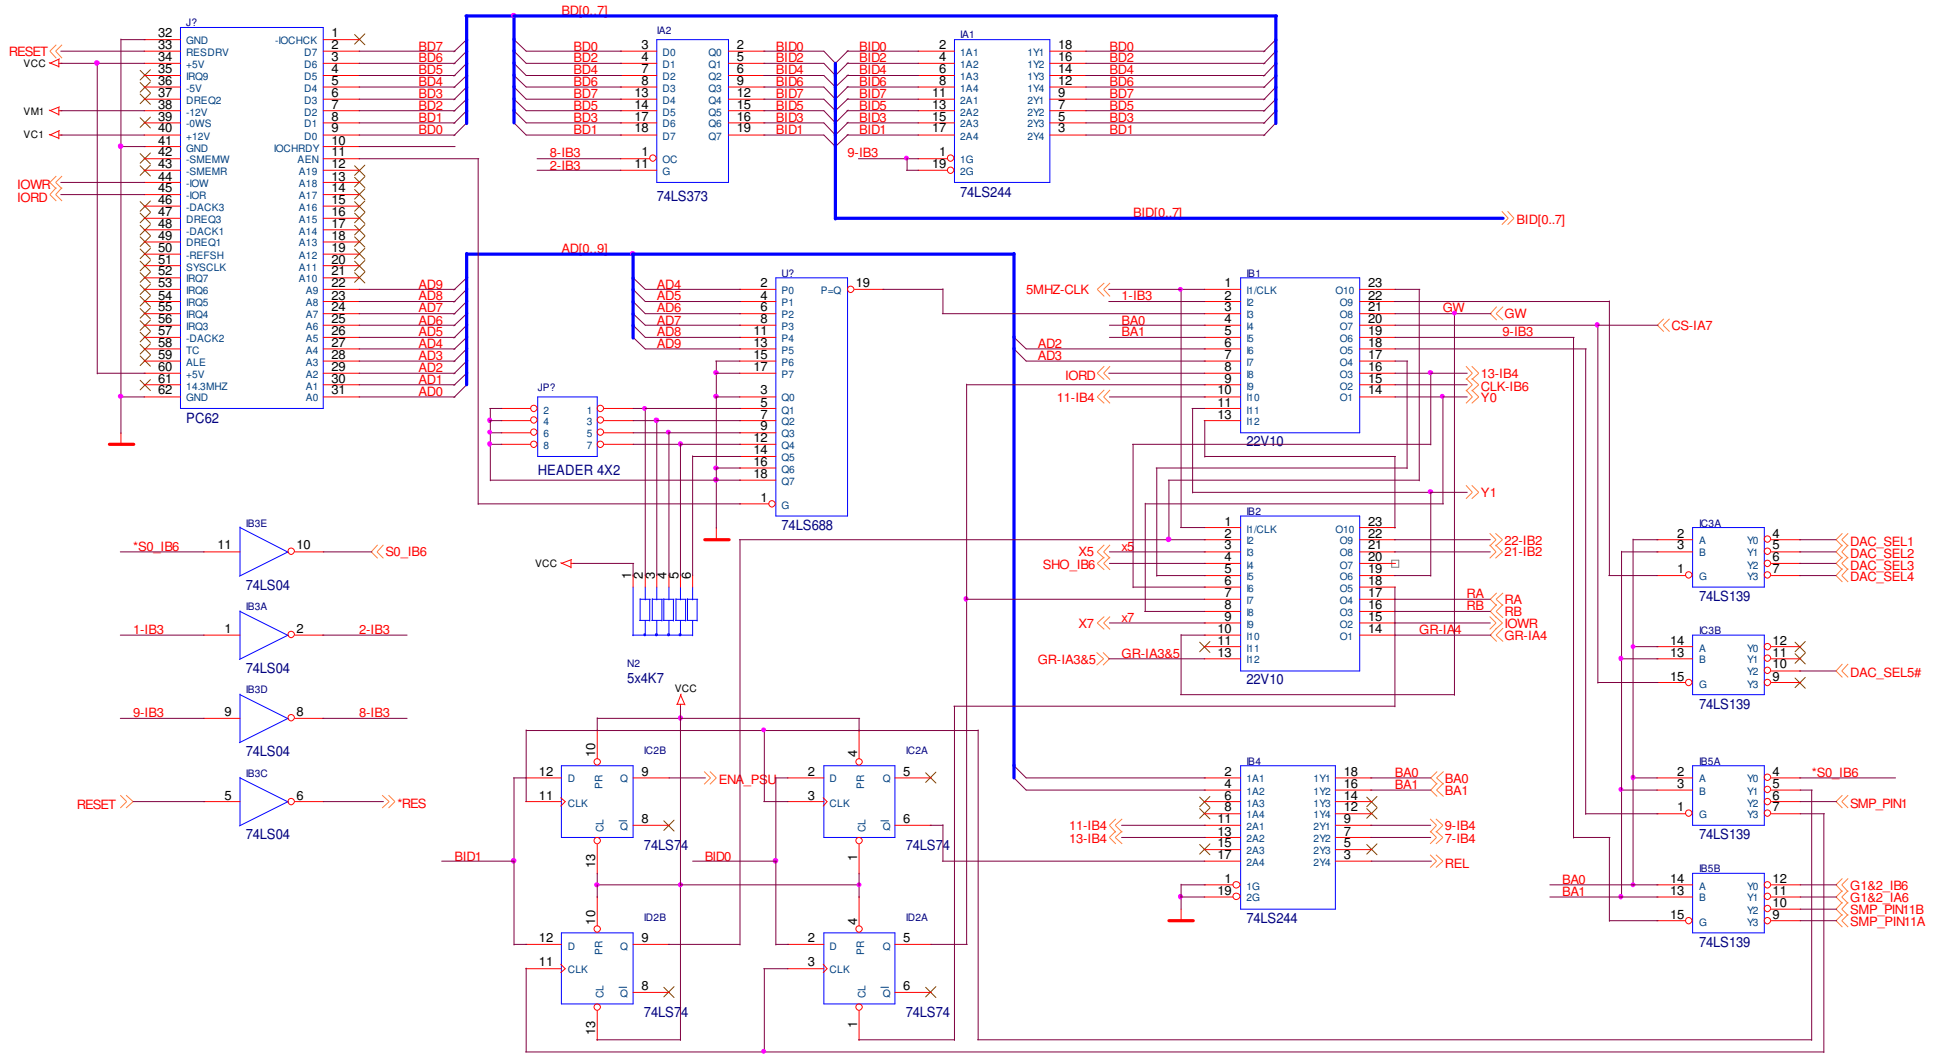

Rear Panel

Title		
(Title)		
Size	Document Number	Rev
Custom (Doc)		(Rev Code)
Date:	Friday, June 24, 2011	Sheet 1 of 1