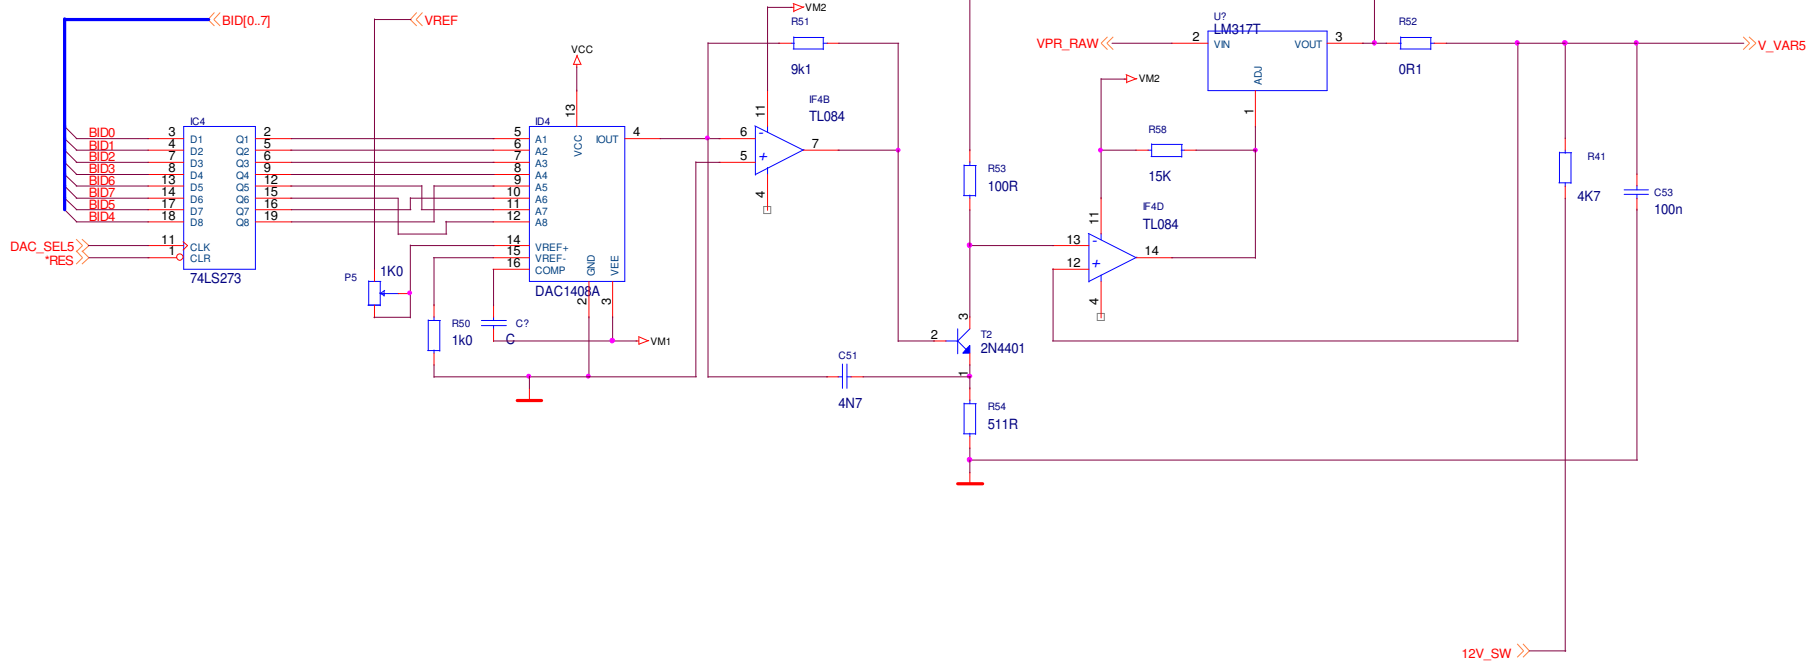

Rear Panel

Title			(Title)		
Size	Document Number				Rev
Custom	(Doc)				(RevCode)
Date:	Friday, June 24, 2011	Sheet	1	of	1