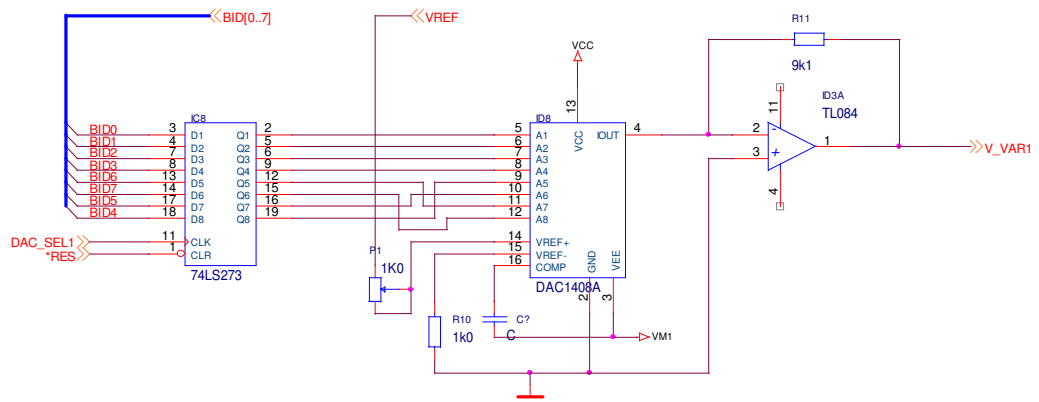

Rear Panel

Title		
(Title)		
Size	Document Number	Rev
Custom (Doc)		(Rev Code)
Date:	Friday, June 24, 2011	Sheet 1 of 1